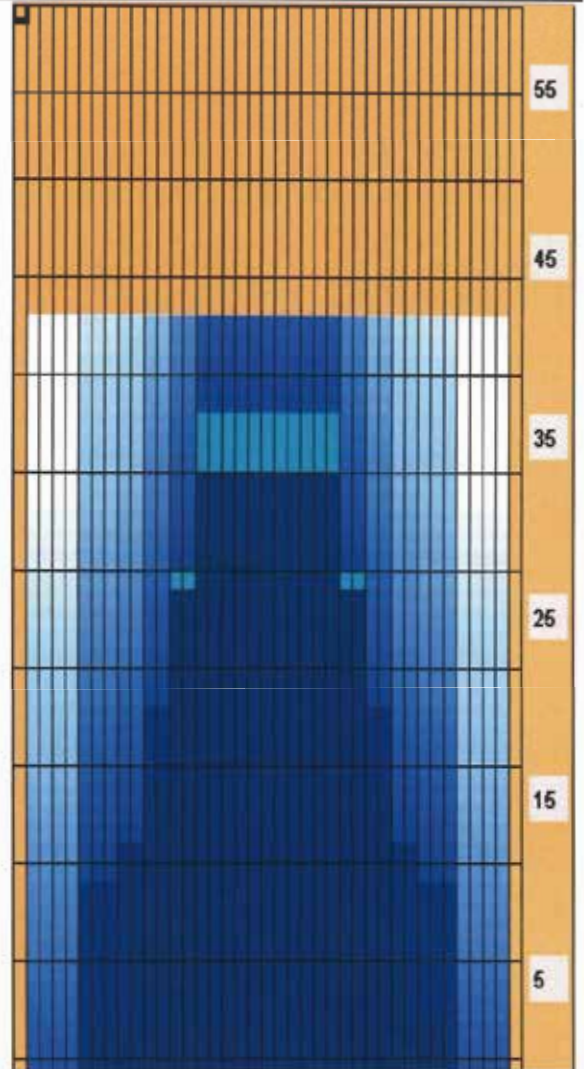

2020ハローズガーデン 10月コンディション

Oil Pattern Distance:	43 Feet	Reverse Brush Drop:	43 Feet	Oil Per Board:	50 uL
Forward Oil Total:	14.7 mL	Reverse Oil Total:	7.1 mL	Volume Oil Total:	21.8 mL
Forward Boards Crossed:	294 Boards	Reverse Boards Crossed:	142 Boards	Total Boards Crossed:	436 Boards

Conditioner:
Type In or Select One

TransferType:
Type In or Select One

- Forward
- Reverse
- Combined
- Buff

Item	3L-7L:18L-18R	8L-12L:18L-18R	13L-17L:18L-18R	18L-18R:17R-13R	18L-18R:12R-8R	18L-18R:7R-3R
Description	Outside Track:Middle	Middle Track:Middle	Inside Track:Middle	Middle: Inside Track	Middle:Middle Track	Middle:Outside Track
Track Zone Ratio	7.86	2.44	1.08	1.08	2.44	7.86